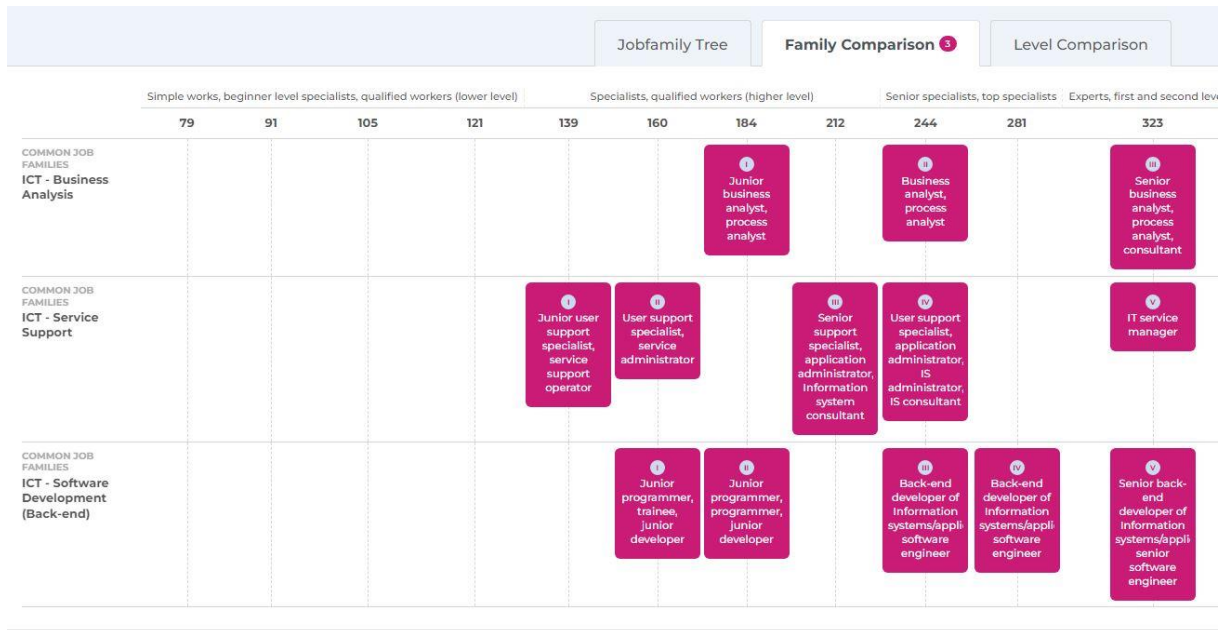

FIGURE [redacted]
[redacted]
[redacted]

Online Job Description Catalogue

We have more than two hundred job families and almost thousand job family levels. In order to navigate around this huge amount of data we have created an online Job Description Catalogue.

Users can search proper job families using keywords.

Compare job families to each other.

And compare different job family level descriptions side-by-side.